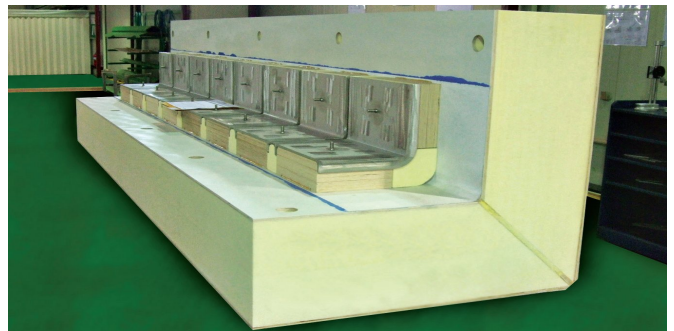

Mark III Flex 90° Corner Panel